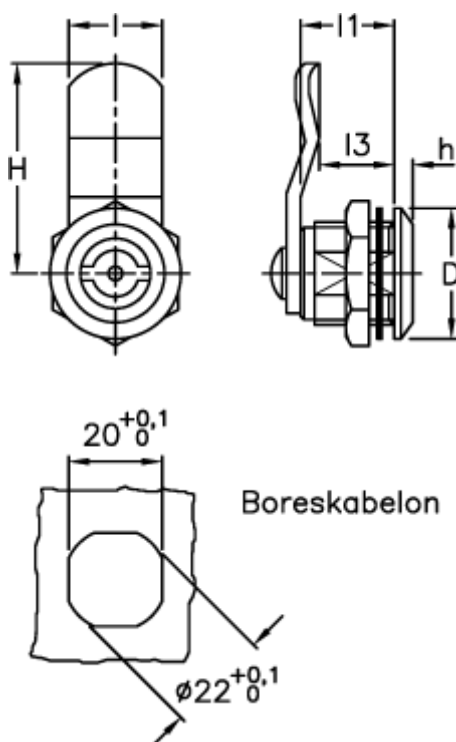

Data Sheet

Article number: 2310421315

Description: E+G Latch w/recessed key
CQ/A-45-18

Measures

D = 28

H = 45

h = 4

l = 20

l1 = 20

l3 = 18